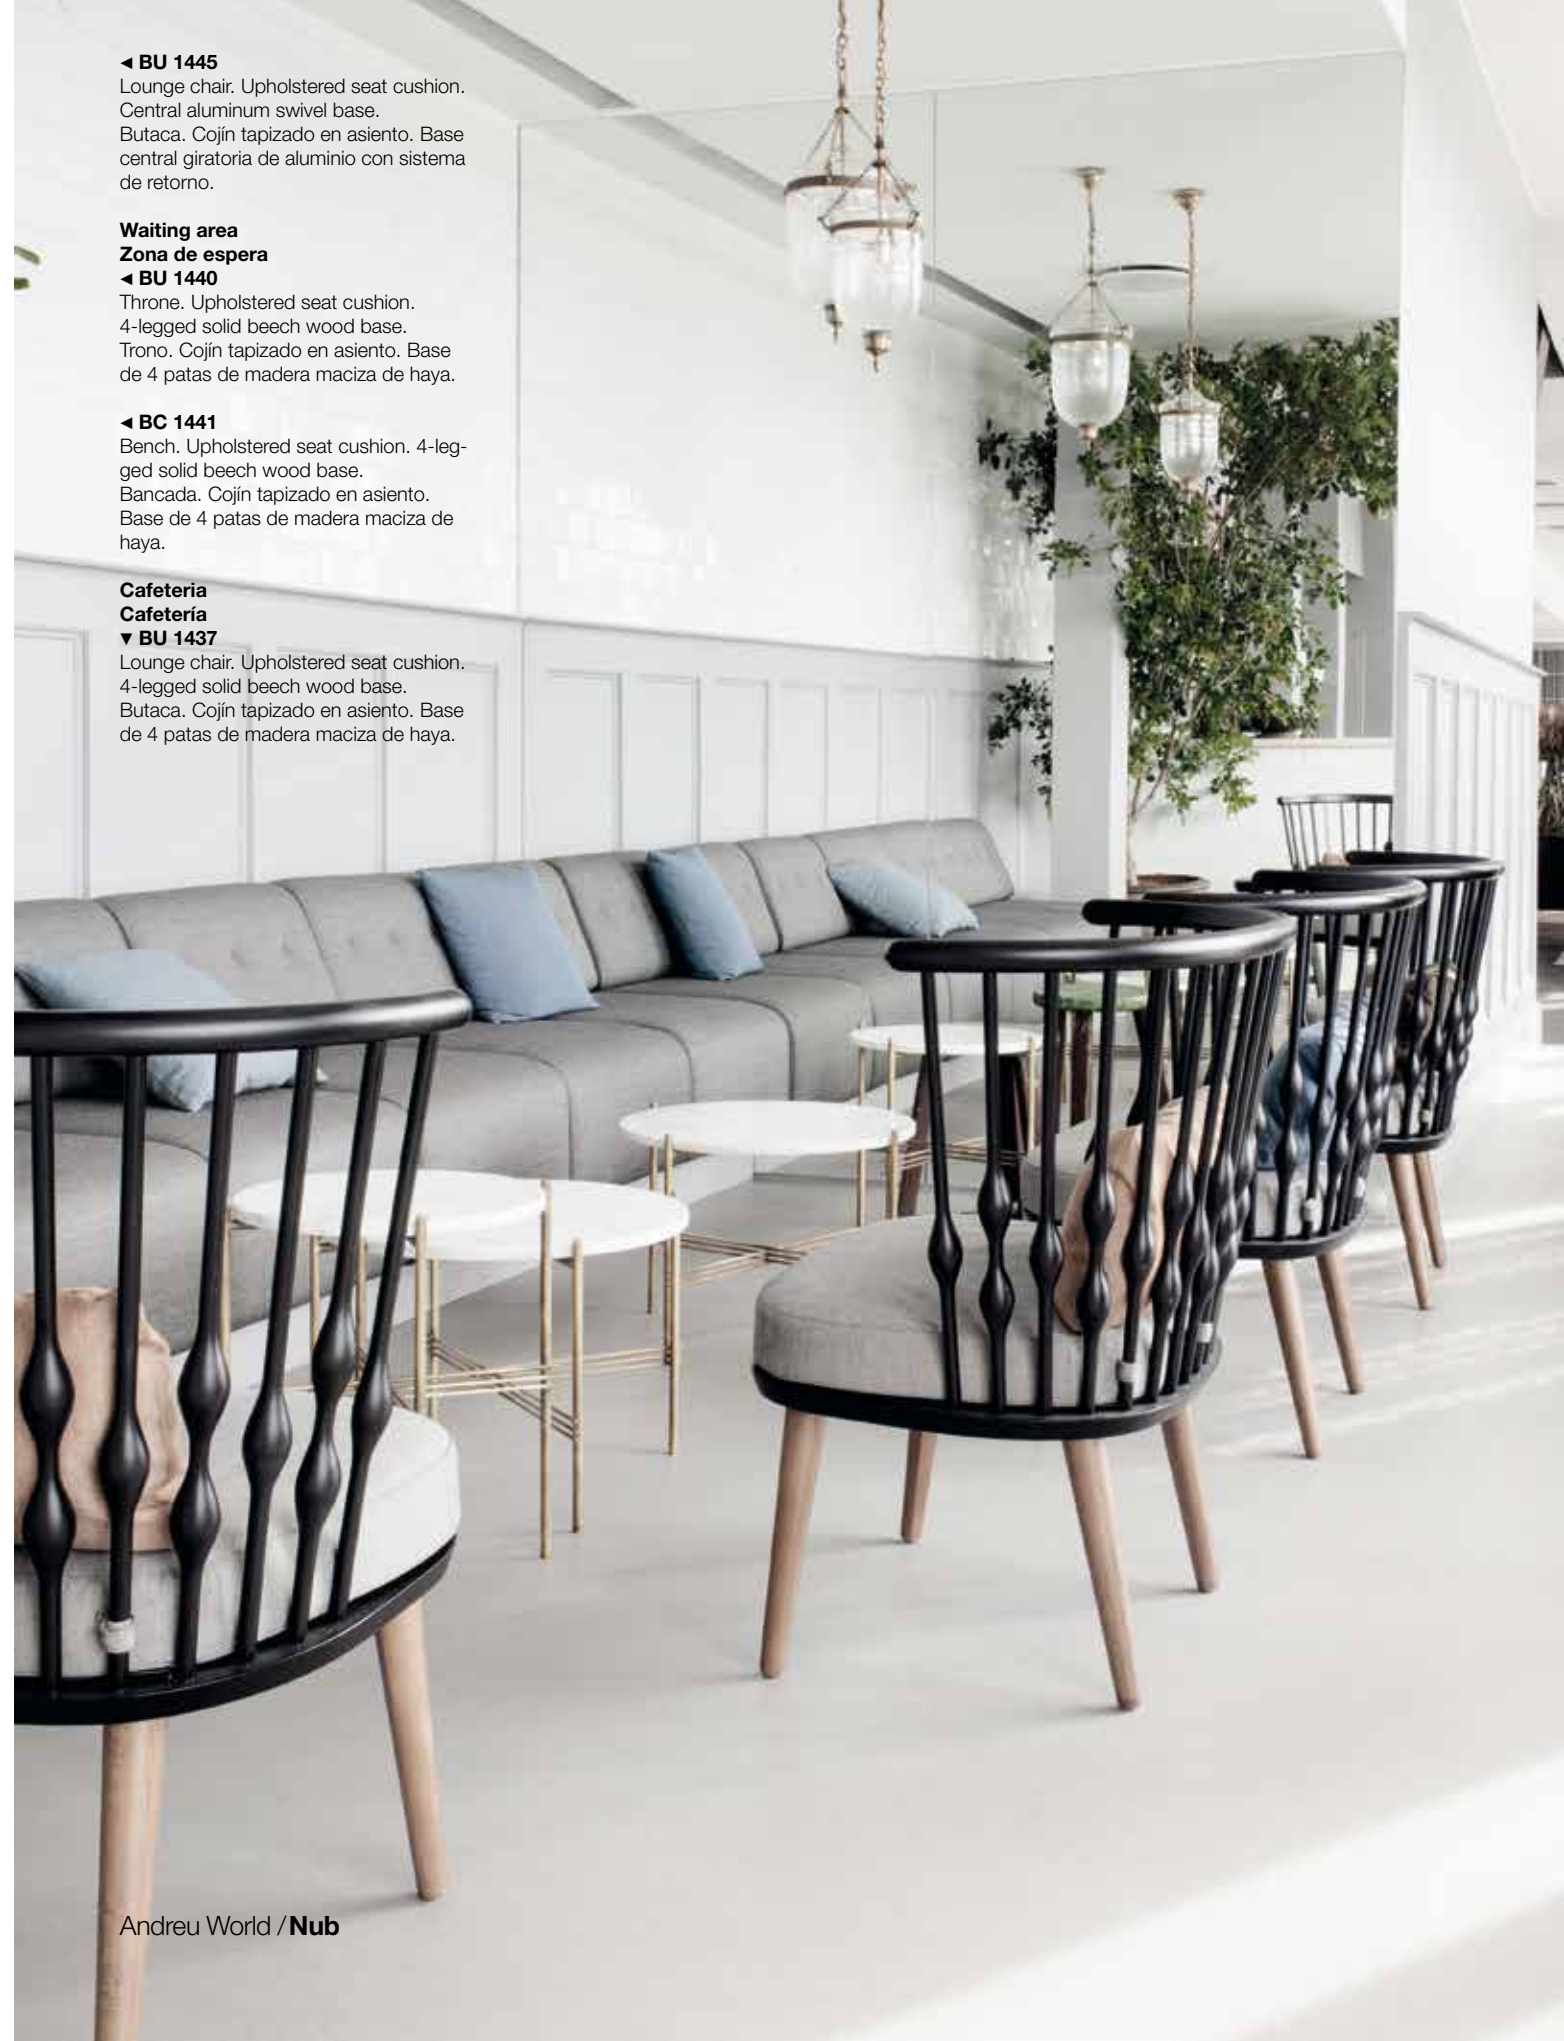

Restaurant

Restaurante

▼ **SO 1435**

Cafeteria
Cafeteria

▼ **BC 1441**

Bench. Upholstered seat cushion. 4-legged solid beech wood base.
Bancada. Cojín tapizado en asiento. Base de cuatro patas de madera maciza de haya.

▼ **SO 1434**

Armchair. Upholstered seat cushion. 4-legged solid beech wood base.
Sillón. Cojín tapizado en asiento. Base de cuatro patas de madera maciza de haya.

◀ **BU 1445**

Lounge chair. Upholstered seat cushion.
Central aluminum swivel base.
Butaca. Cojín tapizado en asiento. Base
central giratoria de aluminio con sistema
de retorno.

Waiting area
Zona de espera

◀ **BU 1440**

Throne. Upholstered seat cushion.
4-legged solid beech wood base.
Trono. Cojín tapizado en asiento. Base
de 4 patas de madera maciza de haya.

◀ **BC 1441**

Bench. Upholstered seat cushion. 4-leg-
ged solid beech wood base.
Bancada. Cojín tapizado en asiento.
Base de 4 patas de madera maciza de
haya.

Cafeteria

Cafetería

▼ **BU 1437**

Lounge chair. Upholstered seat cushion.
4-legged solid beech wood base.
Butaca. Cojín tapizado en asiento. Base
de 4 patas de madera maciza de haya.

Chairs, armchairs and lounge chairs, throne and bench chairs made with solid beech wood seat and backrest and available in different bases: 4-legged solid beech wood base, sled steel base featured in polished chrome, black, white or red finish or a 4 star aluminum central swivel base with self-return system and available in polished aluminum, black, white or red finish. Lumbar cushions are optional. The throne and bench are only available with a 4-legged solid beech wood base.